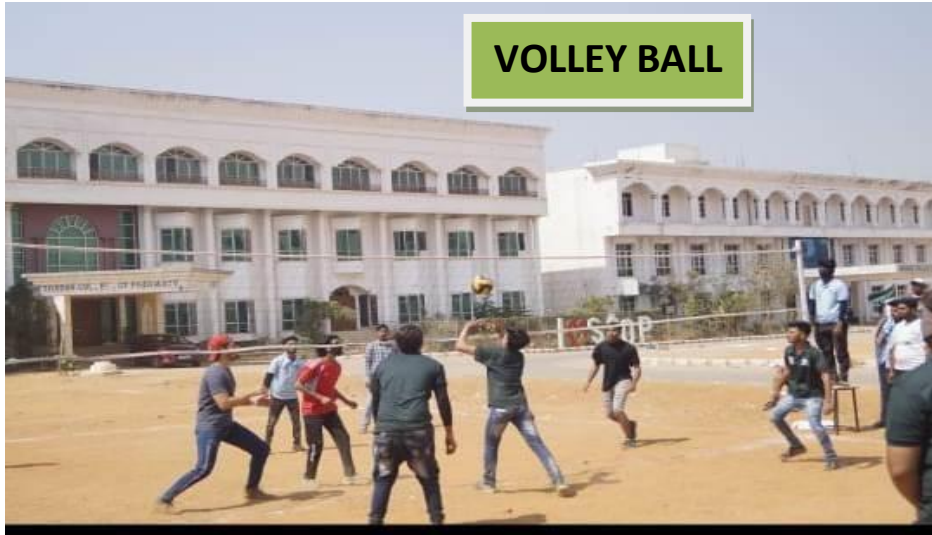

TOTAL = 2834.424 Sq.m

(Handwritten Signature)
PRINCIPAL

PRINCIPAL
Shadan College of Engineering & Technology
Peeran Cheru, Hyderabad-86, T.S.
College Code: 08

OUTDOOR FACILITIES

VOLLEY BALL

FOOT BALL

INDOOR GAMES FACILITIES