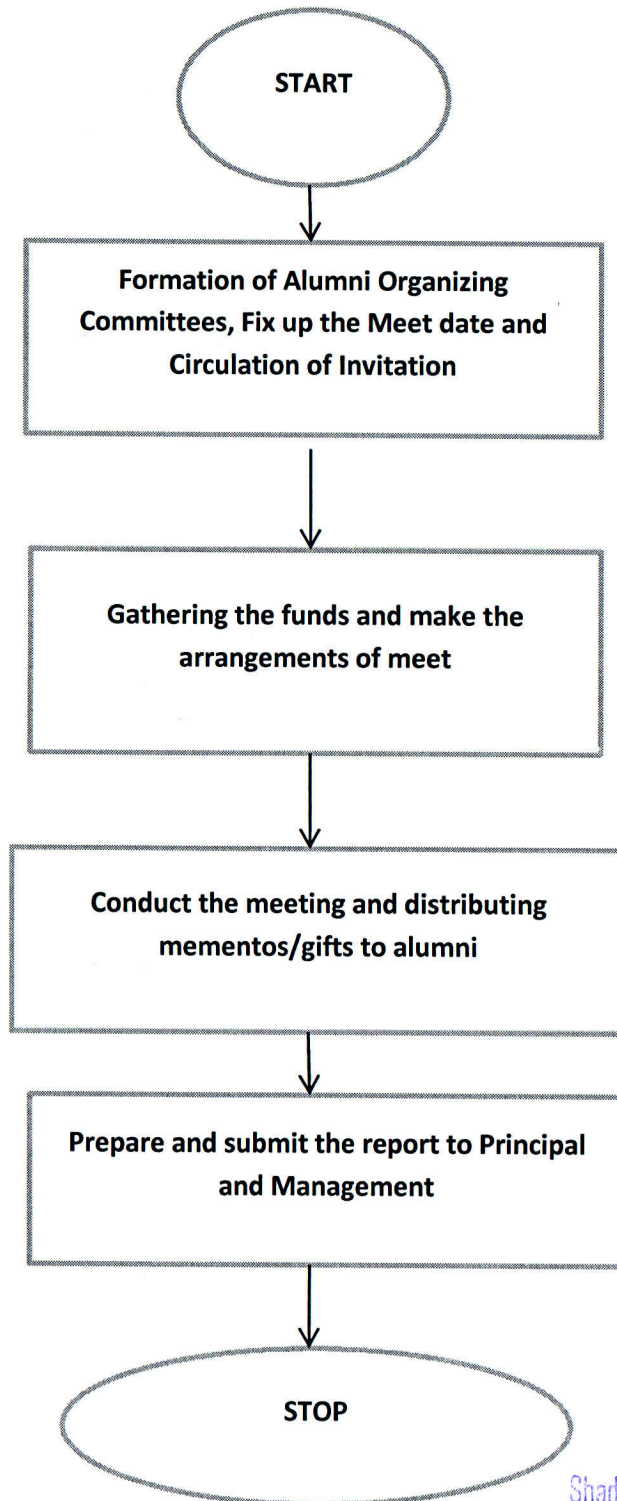

SHADAN COLLEGE OF ENGG & TECH
PEERANCHEERU, HYDERABAD
ESTD : 1995

SHADAN COLLEGE OF ENGINEERING AND TECHNOLOGY

PEERANCHEERU, HYDERABAD-500085

(Affiliated to JNTUH and Approved by AICTE, New Delhi)

Alumni Meet Flow Chart