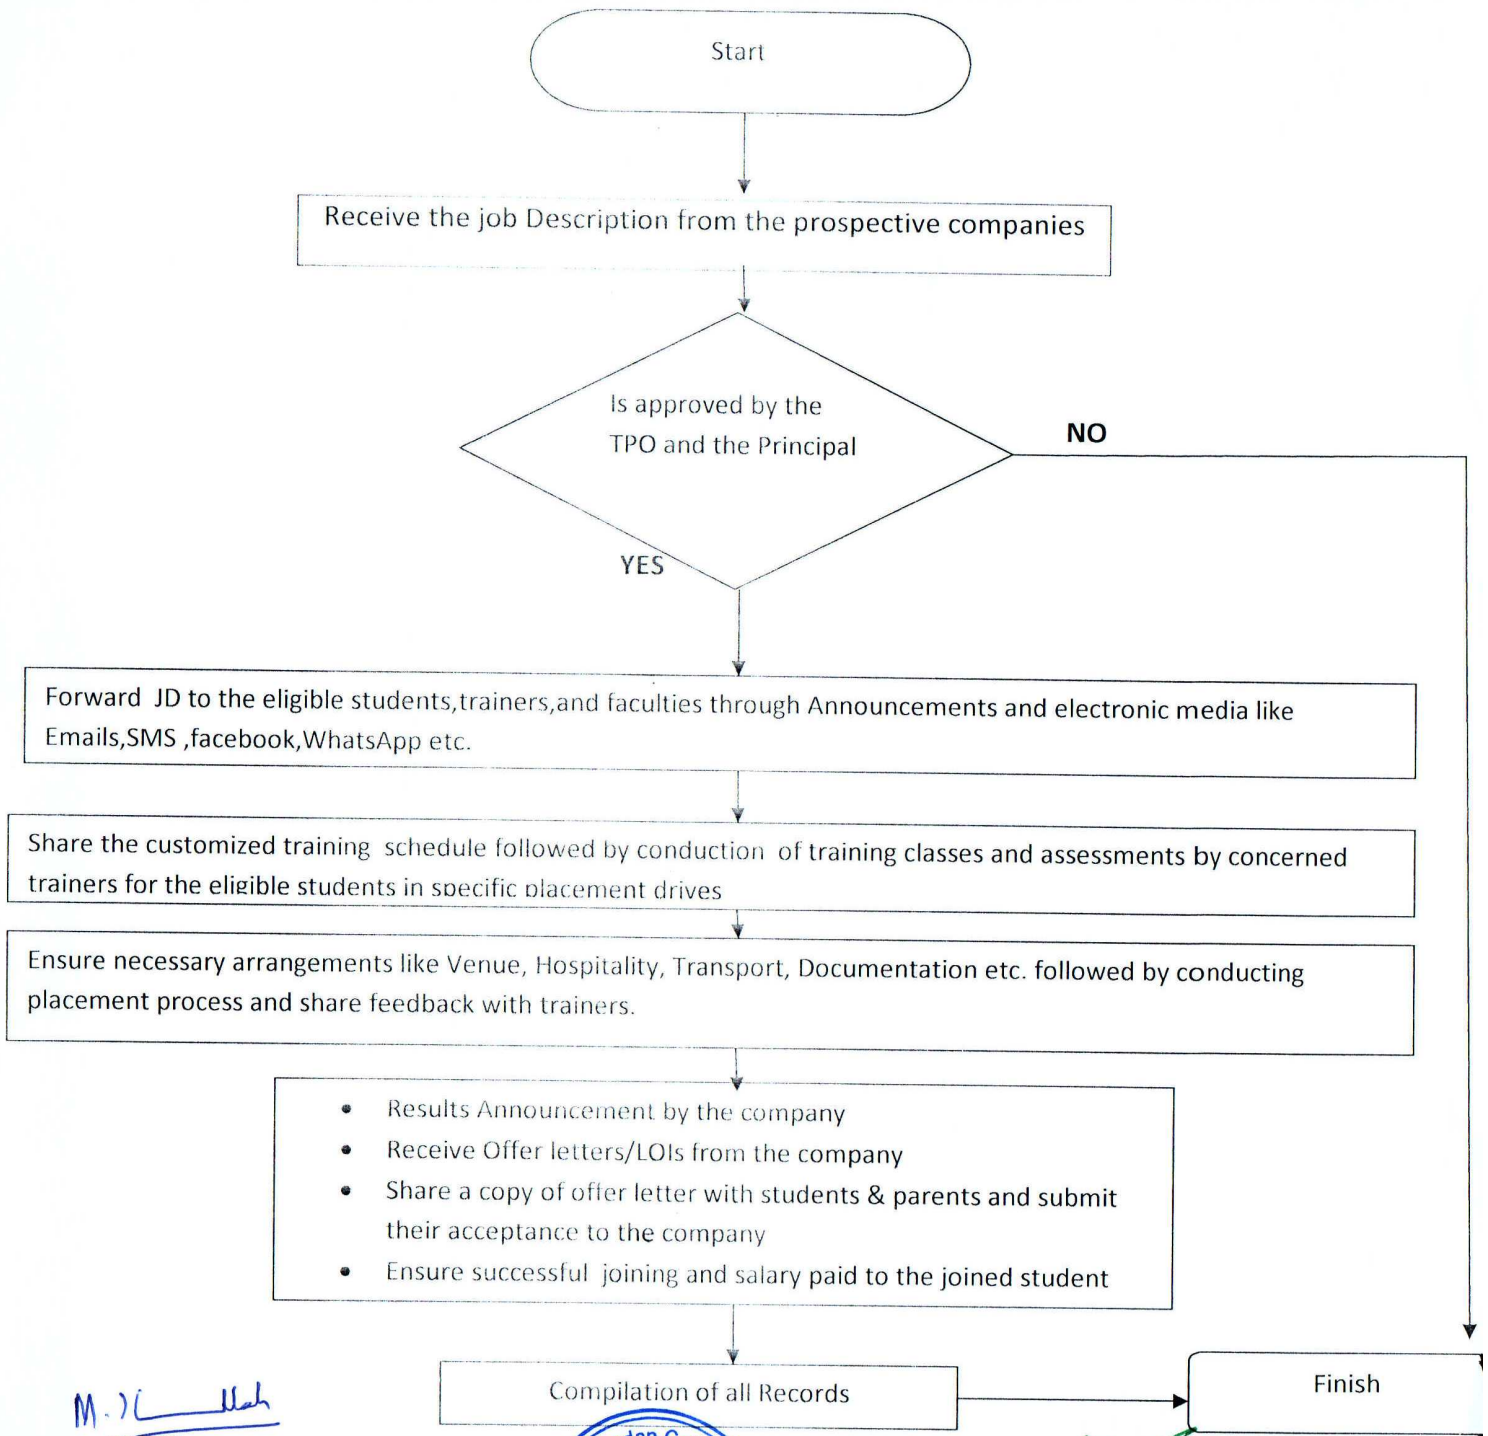

SHADAN COLLEGE OF ENGINEERING AND TECHNOLOGY

Peerancheru, Hyderabad—500086.

STANDARD OPERATING PROCEDURE FOR CONDUCTING CAMPUS PLACEMENT DRIVES

M. J. C. M. H.
TPO

PRINCIPAL
M. J. C. M. H.
PRINCIPAL
Shadan College of Engineering & Technology
Peeran Cheru, Hyderabad-86, T.S.
College Code: 08